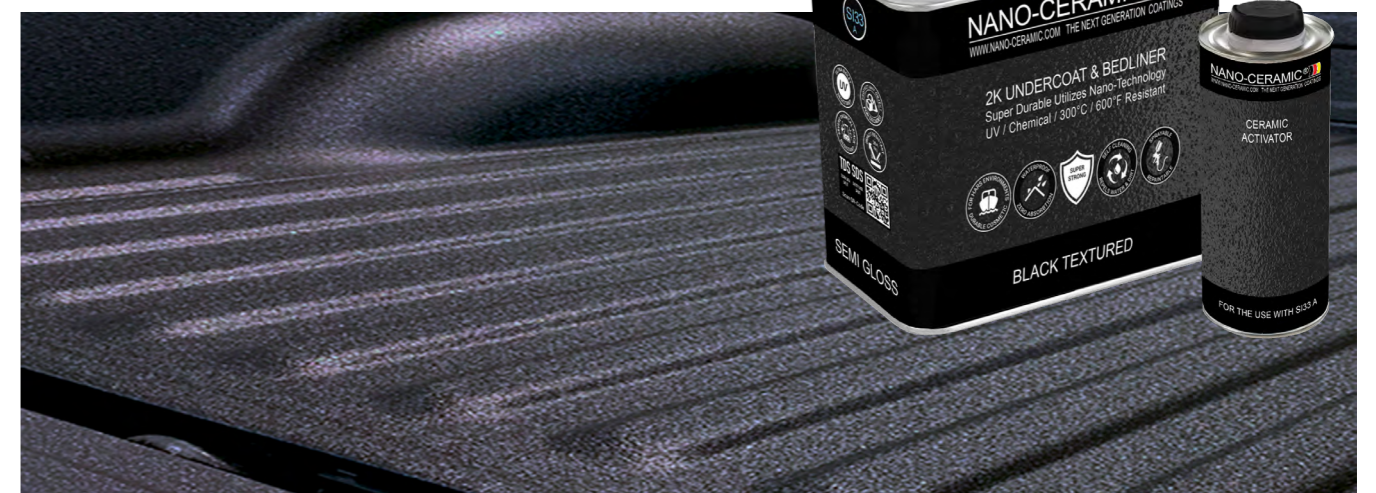

RUST AND HIGH IMPACT COATING THAT LASTS FOR DECADES

Protect cars from now all around

- Article Nr. : SI322000 67oz / 4.4 lbs Transparent Semi Gloss H9
- : SI332000 67oz / 4.4 lbs Black Semi Gloss H9

- Consumption : 3 layers 0.050lbs/ft² - 0.76oz/ ft² = 3 mil/ 90ft²
- Reachable area : 2 layers 0.033lbs/ft² - 0.51oz/ ft² = 2 mil/180ft²
- : 1 layer 0.017lbs/ft² - 0.25oz/ ft² = 1 mil/270ft²

UNDERCARRIAGE CHASSIS / WHEEL ARCHES / BEDLINER